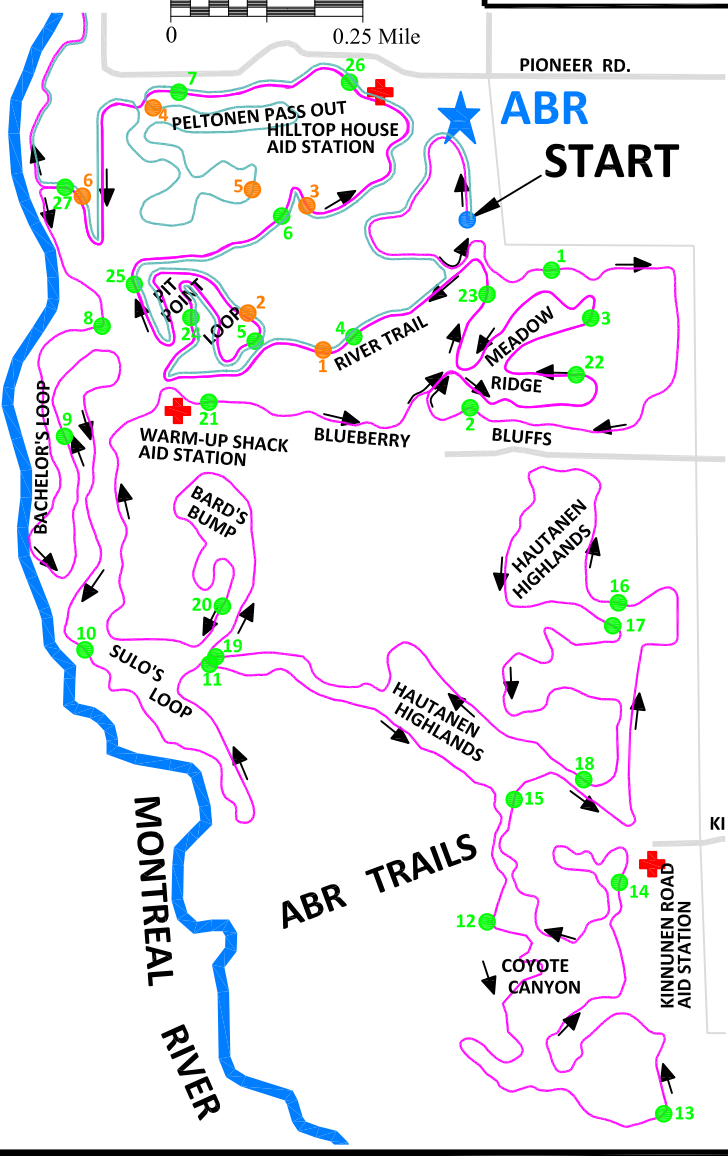

# SISU SKI FEST

IRONWOOD MICHIGAN

- ◆ PUBLIC PARKING LOT
- + AID STATION
- 42K SISU MARATHON ROUTE
- 21K HEIKKI LUNTA HALF ROUTE
- MARATHON "K" MARKER
- HALF MARATHON "K" MARKER
- ☛ TASTE -N- TOUR STOP
- RESTROOM

## ABR DETAIL

## KIDS RACE