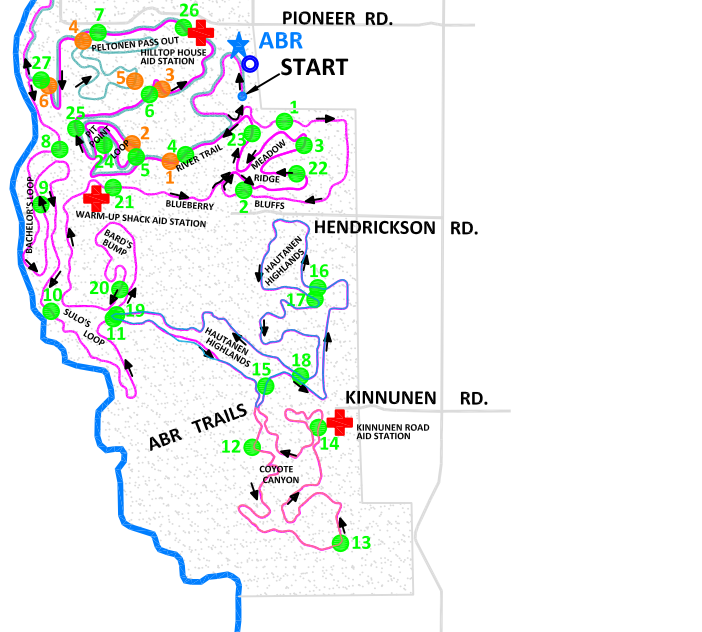

# SISU SKI FEST

IRONWOOD MICHIGAN

- ◆ PUBLIC PARKING LOT
- + AID STATION
- 42K SISU MARATHON ROUTE
- 21K HEIKKI LUNTA HALF ROUTE
- MARATHON "K" MARKER
- HALF MARATHON "K" MARKER
- ☛ TASTE -N- TOUR STOP
- RESTROOM

## ABR DETAIL

## KIDS RACE