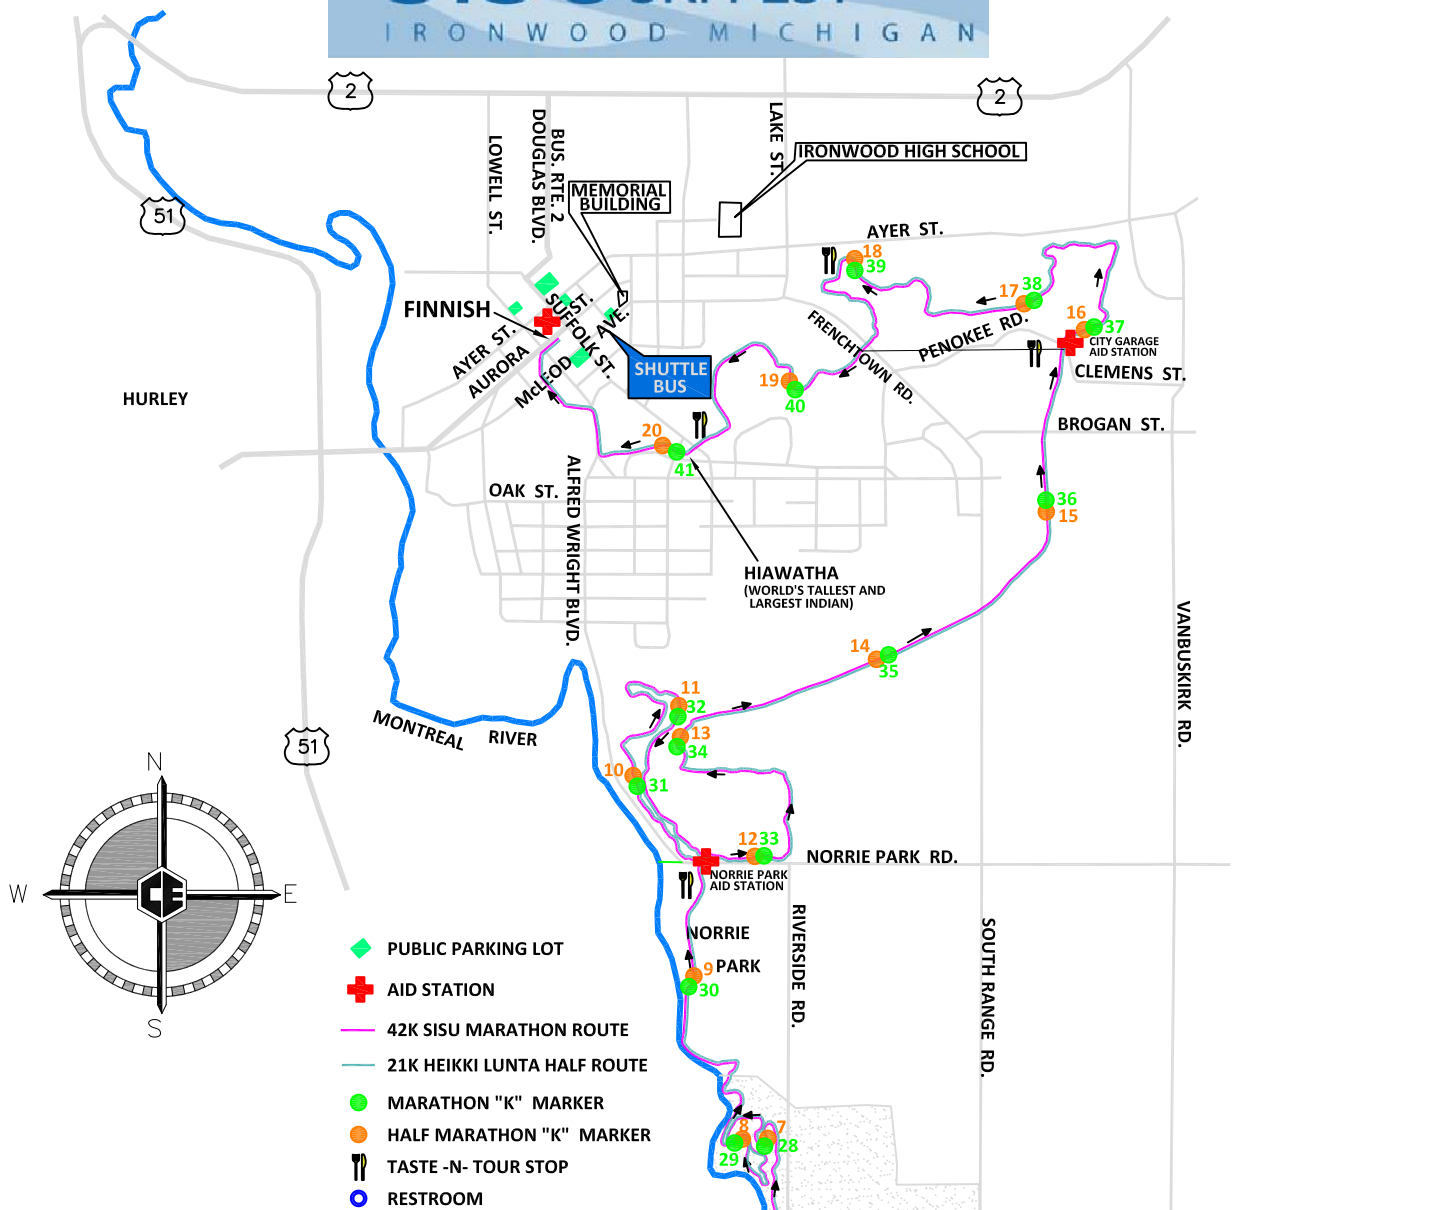

# SISU SKI FEST

IRONWOOD MICHIGAN

- ◆ PUBLIC PARKING LOT
- + AID STATION
- 42K SISU MARATHON ROUTE
- 21K HEIKKI LUNTA HALF ROUTE
- MARATHON "K" MARKER
- HALF MARATHON "K" MARKER
- ☛ TASTE -N- TOUR STOP
- RESTROOM

## ABR DETAIL

## KIDS RACE