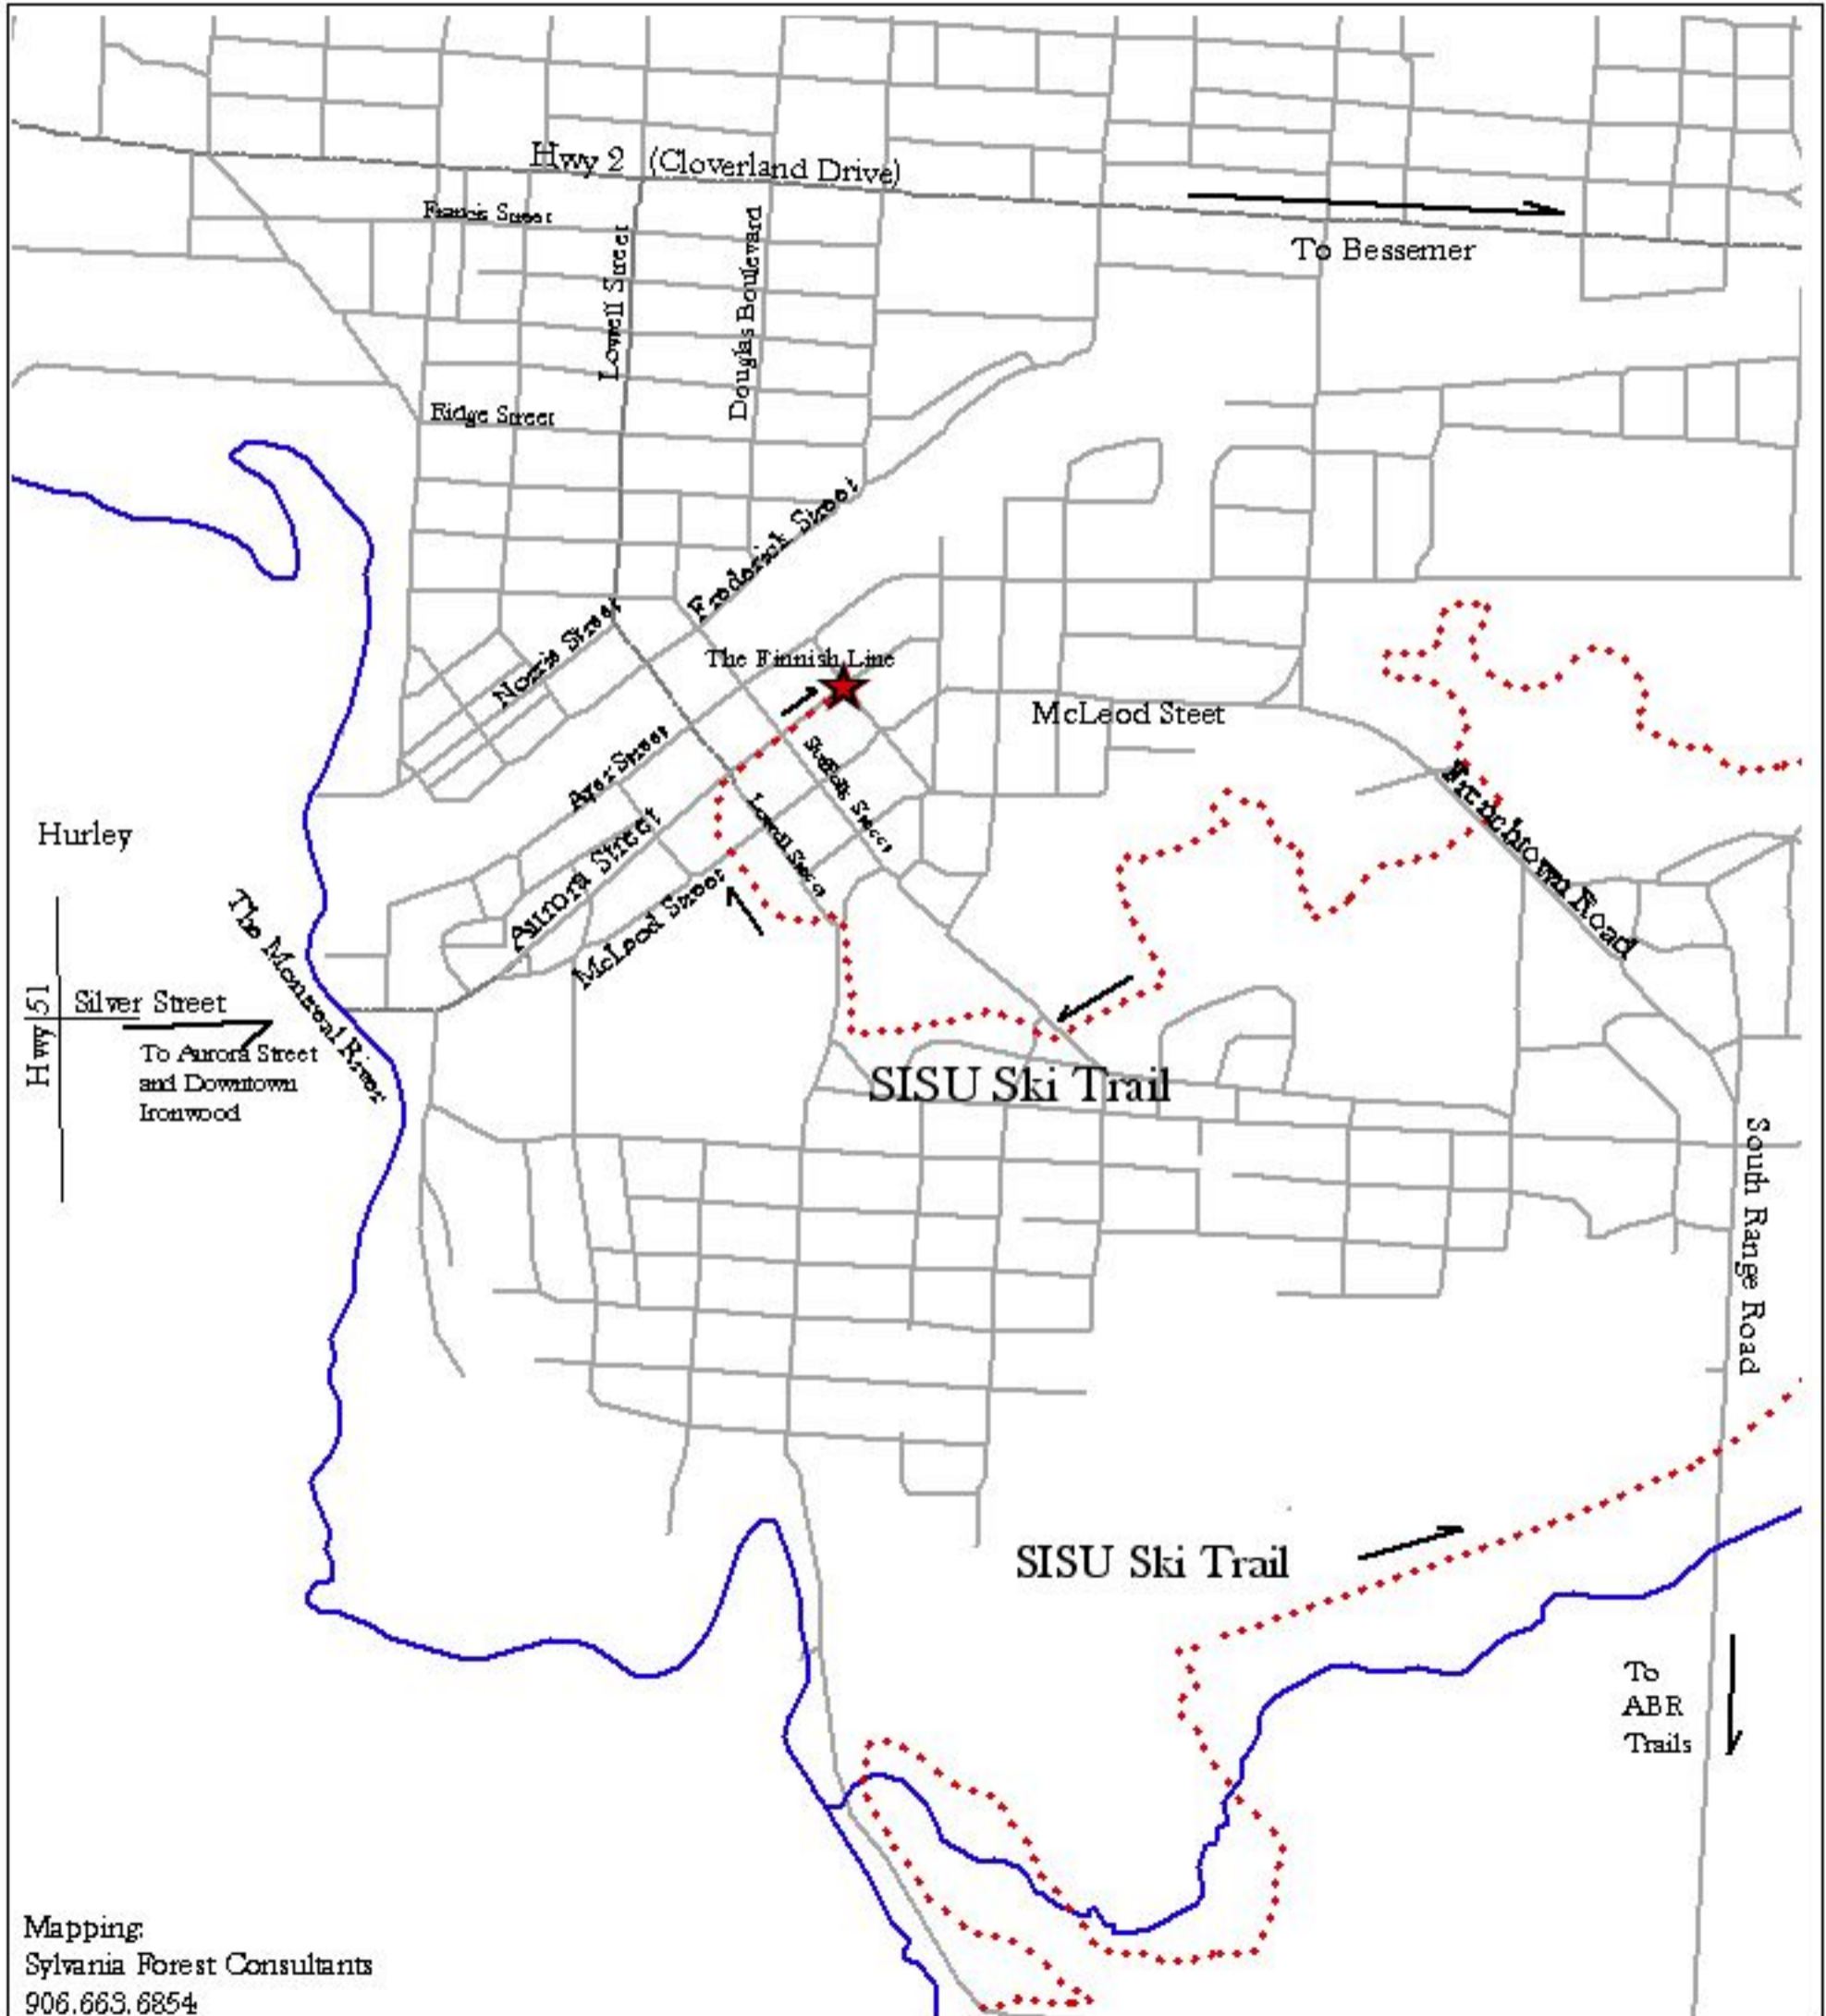

1:16,500

1000 0 1000 2000 Feet

Hurley

Hwy 51

Silver Street

To Aurora Street
and Downtown
Ironwood

The Menominee River

Hwy 2 (Cloverland Drive)

Francis Street

Lowell Street

Douglas Boulevard

To Bessemer

Ridge Street

Fredson Street

Noz's Street

The Finnish Line

McLeod Street

Aurora Street

McLeod Street

South Range Road

SISU Ski Trail

South Range Road

SISU Ski Trail

To
ABR
Trails