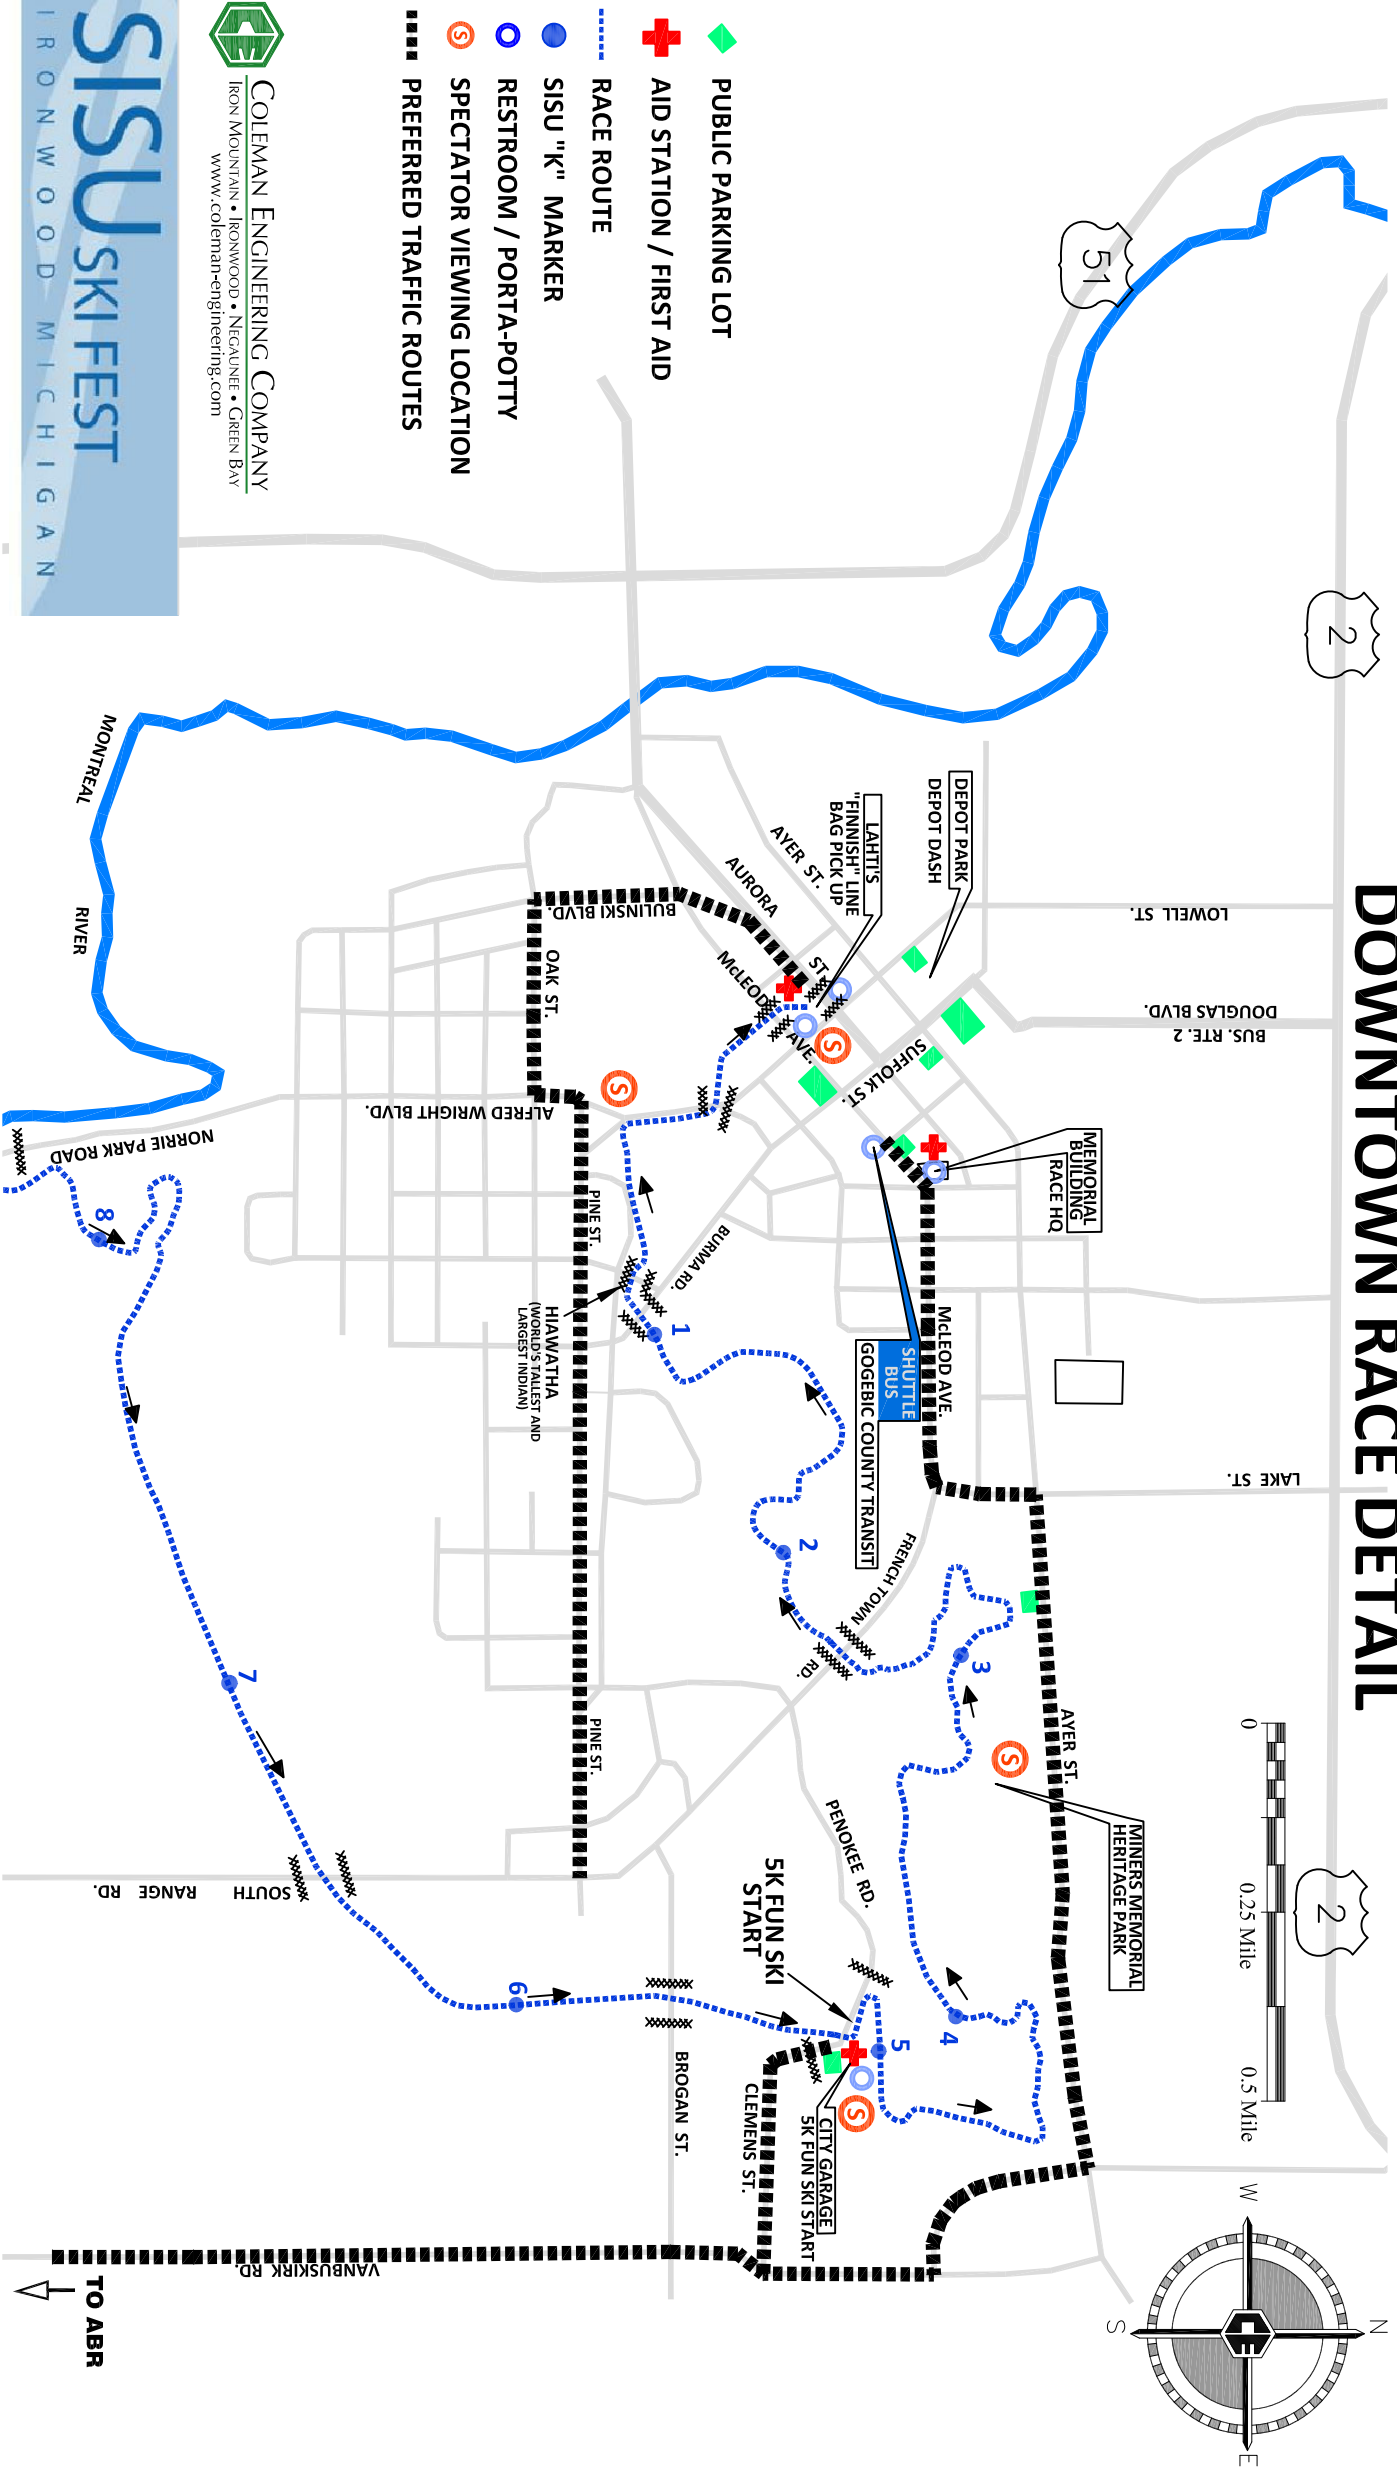

# DOWNTOWN RACE DETAIL

**COLEMAN ENGINEERING COMPANY**  
 IRON MOUNTAIN • IRONWOOD • NEGAUNEE • GREEN BAY  
 www.coleman-engineering.com

**SISU SKI FEST**  
 IRONWOOD MICHIGAN