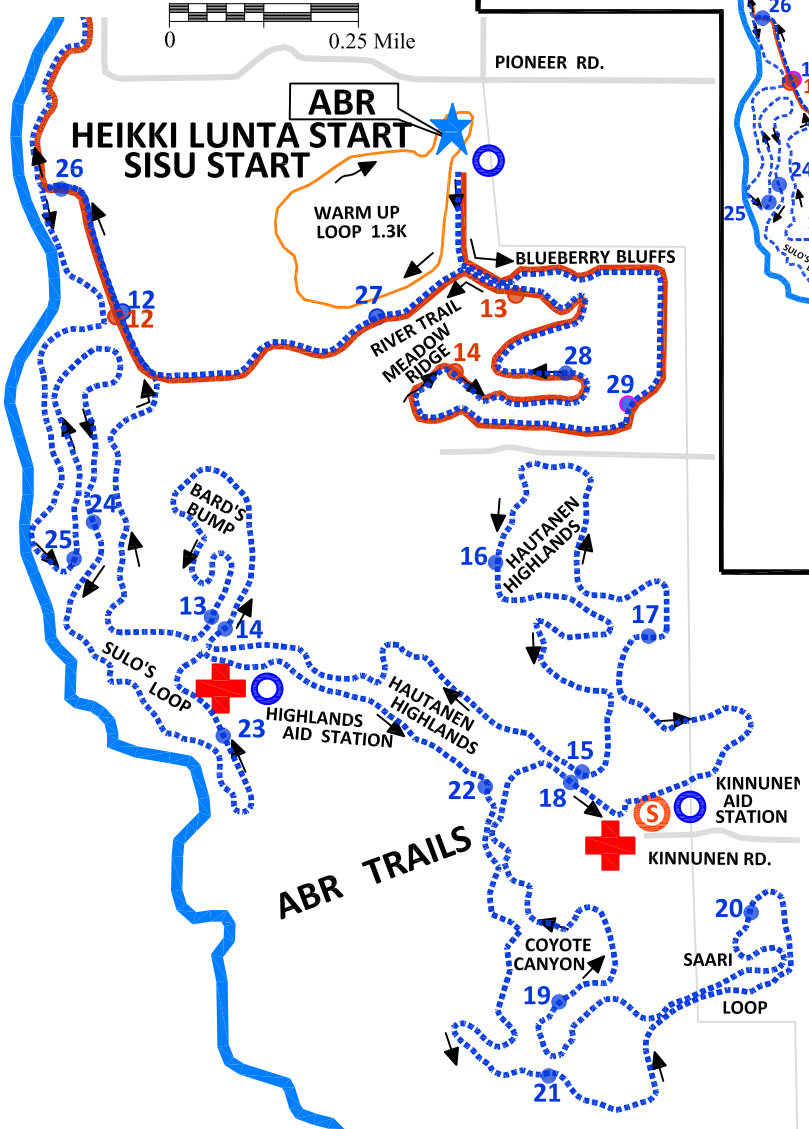

SISU RACE COURSE

- ◆ PUBLIC PARKING LOT
- + AID STATION / FIRST AID
- 30K SISU ROUTE
- 15K HEIKKI LUNTA ROUTE
- SISU "K" MARKER
- HEIKKI LUNTA "K" MARKER
- RESTROOM / PORTA-POTTY
- SPECTATOR VIEWING LOCATION
- PREFERRED TRAFFIC ROUTES

ABR DETAIL

SISU SKI FEST
IRONWOOD MICHIGAN

Map services donated by:

COLEMAN ENGINEERING COMPANY
IRON MOUNTAIN • IRONWOOD • NEGAUNEE • GREEN BAY
www.coleman-engineering.com