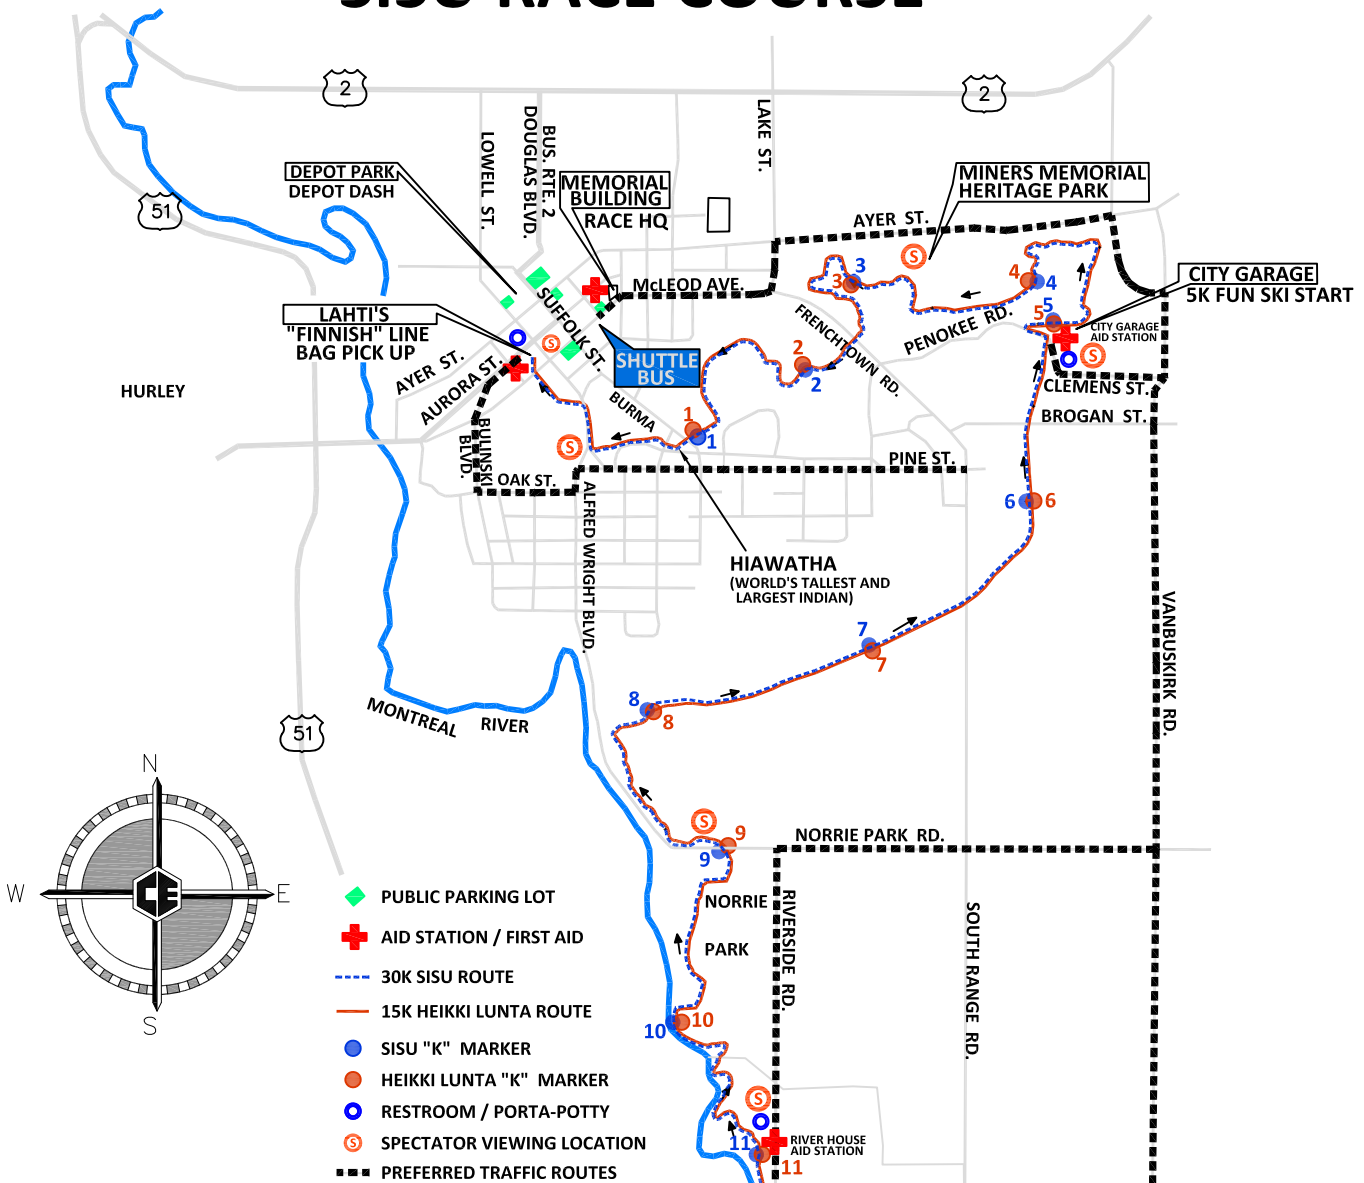

SISU RACE COURSE

- ◆ PUBLIC PARKING LOT
- + AID STATION / FIRST AID
- 30K SISU ROUTE
- 15K HEIKKI LUNTA ROUTE
- SISU "K" MARKER
- HEIKKI LUNTA "K" MARKER
- RESTROOM / PORTA-POTTY
- SPECTATOR VIEWING LOCATION
- PREFERRED TRAFFIC ROUTES

ABR DETAIL

SISU SKI FEST
IRONWOOD MICHIGAN

Map services donated by:

COLEMAN ENGINEERING COMPANY
IRON MOUNTAIN • IRONWOOD • NEGAUNEE • GREEN BAY
www.coleman-engineering.com