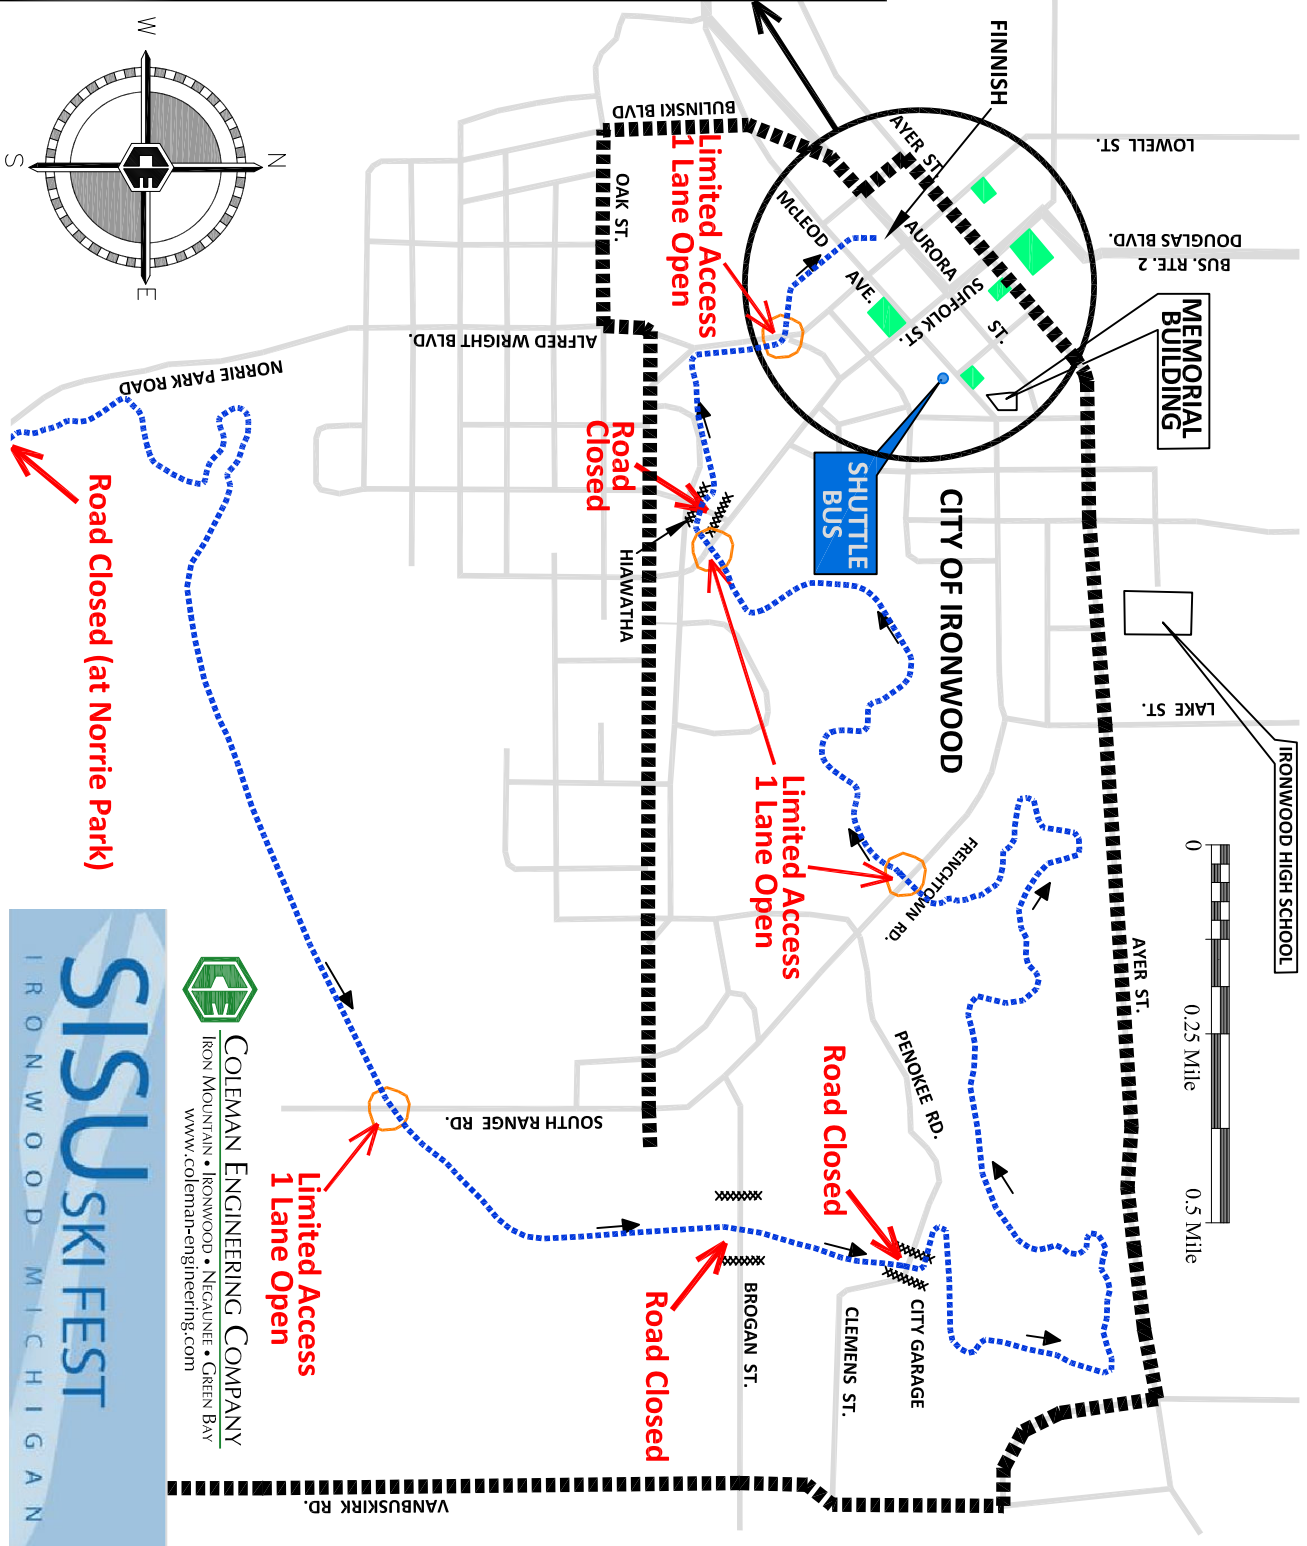

# SISU TRAFFIC ALTERNATE ROUTE

-  RACE COURSE
-  ALTERNATE TRAFFIC ROUTE
-  PUBLIC PARKING LOT
-  ROAD CLOSED
-  LIMITED ACCESS - 1 LANE OPEN

**COLEMAN ENGINEERING COMPANY**  
 IRON MOUNTAIN • IRONWOOD • Negaunee • Green Bay  
 www.coleman-engineering.com

**SISU SKIFEST**  
 IRONWOOD MICHIGAN