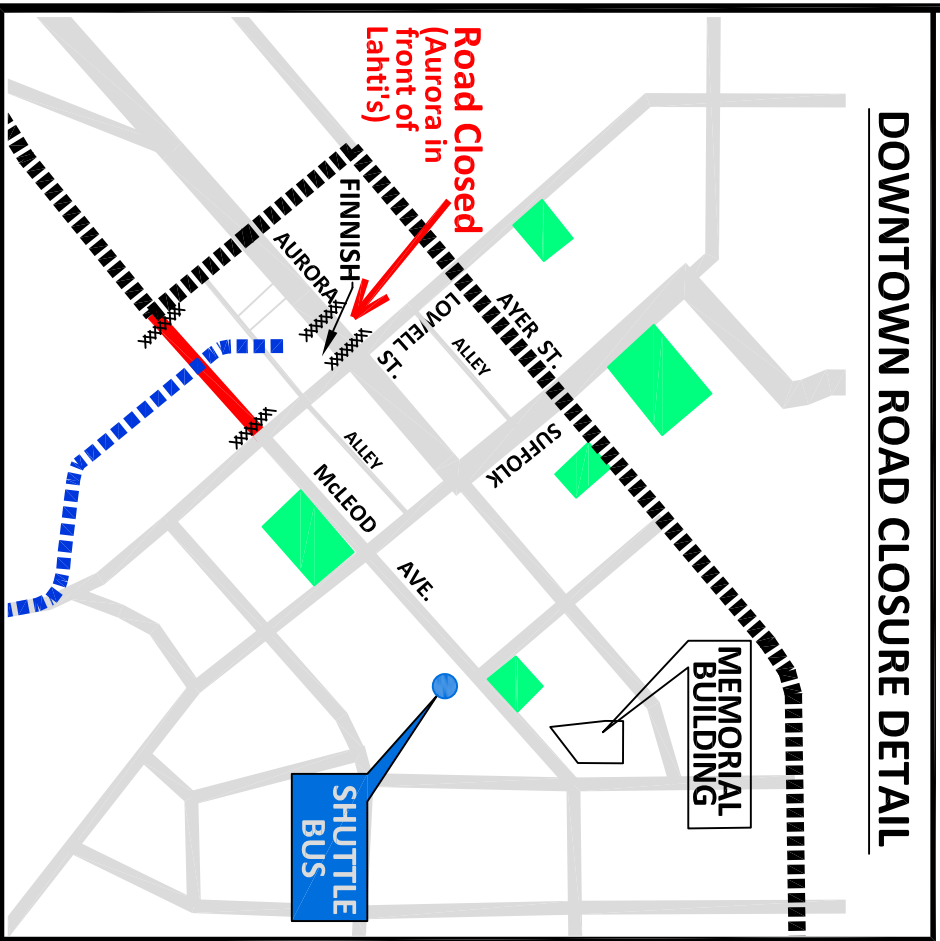

# SISU TRAFFIC ALTERNATE ROUTE

-  RACE COURSE
-  ALTERNATE TRAFFIC ROUTE
-  PUBLIC PARKING LOT
-  ROAD CLOSED
-  LIMITED ACCESS - 1 LANE OPEN

**COLEMAN ENGINEERING COMPANY**  
 IRON MOUNTAIN • IRONWOOD • Negaunee • Green Bay  
 www.coleman-engineering.com

**SISU SKIFEST**  
 IRONWOOD MICHIGAN